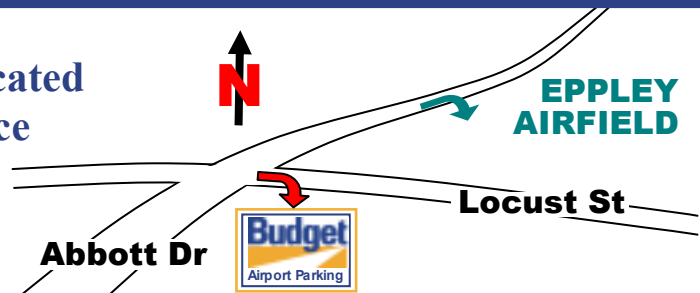

24 HOUR SECURITY IN OUR WELL LIT, PAVED, FENCED LOT

COMPLIMENTARY SNOW REMOVAL AND JUMP STARTING

HOW TO PARK WITH BUDGET

DEPARTING FROM OMAHA

- Get ticket at booth.
- Park your car.
- Courtesy van will pick you up and help with your luggage.
- At night please signal van driver with your headlights.

RETURNING TO OMAHA

- Courtesy van will take you directly to your car.
- Present this E-Coupon to parking booth attendant.
- If ever necessary, call the parking booth @ 348-0102. (The Budget car rental counter can assist you).

Budget Airport Parking is located just south of Eppley's entrance on the SE corner of Abbott Dr. & Locust St.

COMPLIMENTS OF

**Bellevue
Nebraska**

PRINT AND PRESENT THIS COUPON AT PARKING BOOTH

PRINT AND PRESENT THIS COUPON AT PARKING BOOTH