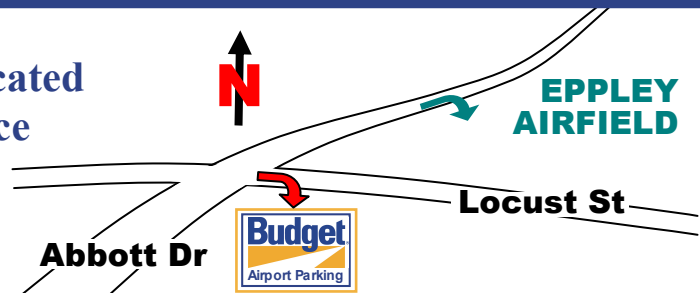

Budget Airport Parking is located just south of Eppley's entrance on the SE corner of Abbott Dr. & Locust St.

**COMPLIMENTS OF**

**Bellevue, NE  
402-292-6600**

PRINT AND PRESENT THIS COUPON AT PARKING BOOTH